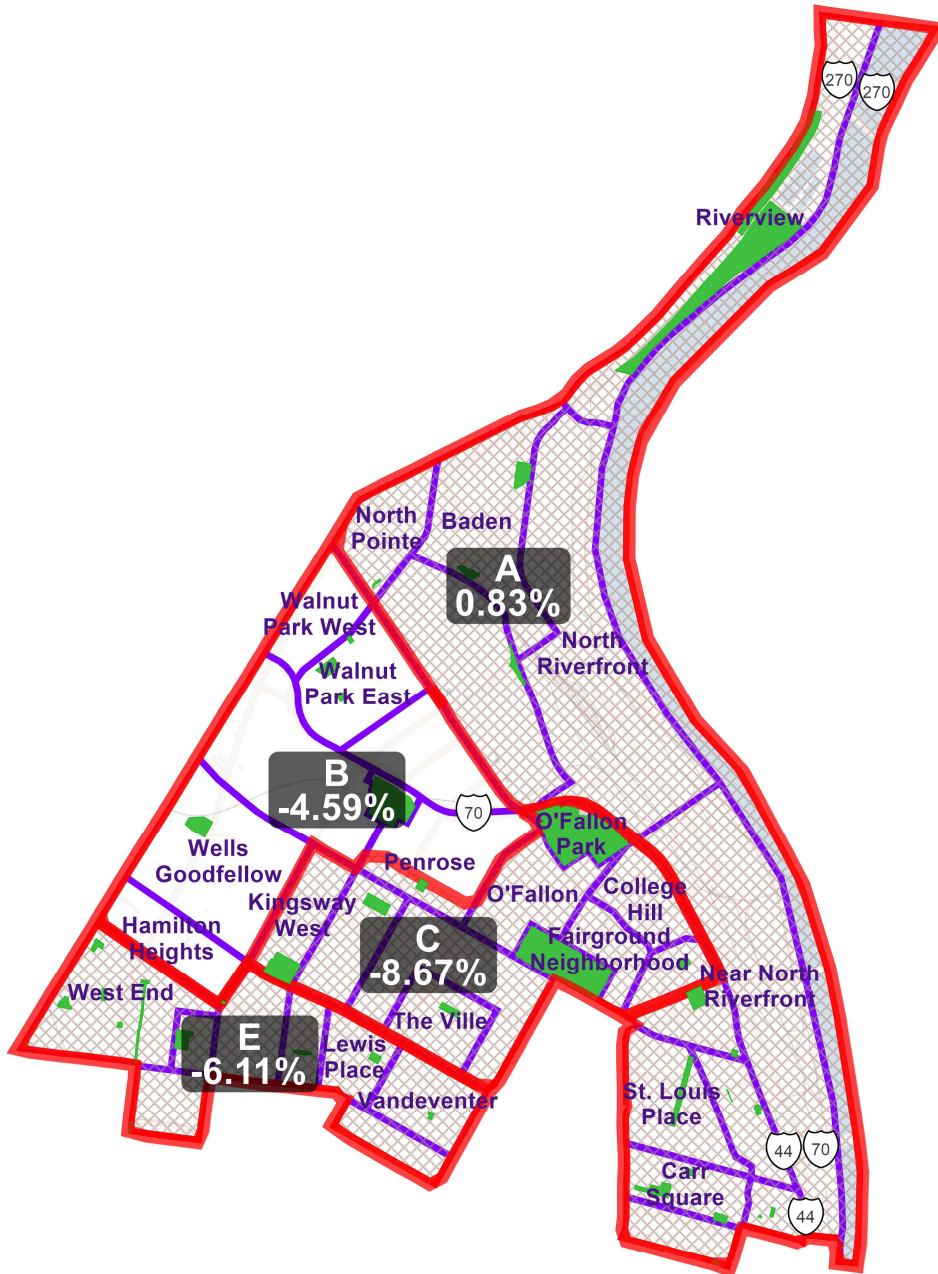

DRAFT 11/1/2021

District: B and Vicinity WARD B

Field	Value
District	B
Population	20552
Deviation	-989
% Deviation	-4.59%
White	333
% White	1.62%
Black	19436
% Black	94.57%
AmIndian	38
% AmIndian	0.18%
Asian	32
% Asian	0.16%
Hawaiian	4
% Hawaiian	0.02%
Other	124
% Other	0.6%
All Races	1
% All Races	0%
NH_All Races	0
% NH_All Races	0%
18+_All Races	1
% 18+_All Races	0%
NH18+_All Races	0
% NH18+_All Races	0%
18+_Pop	15535
% 18+_Pop	75.59%
18+_Wht	267
% 18+_Wht	1.3%
18+_Blk	14701
% 18+_Blk	71.53%
18+_Ind	37
% 18+_Ind	0.18%
18+_Asn	24
% 18+_Asn	0.12%
18+_Hwn	4
% 18+_Hwn	0.02%
18+_Oth	83
% 18+_Oth	0.4%
Housing Units	11641
% Housing Units	56.64%

©2021 CALIPER; ©2020 HERE