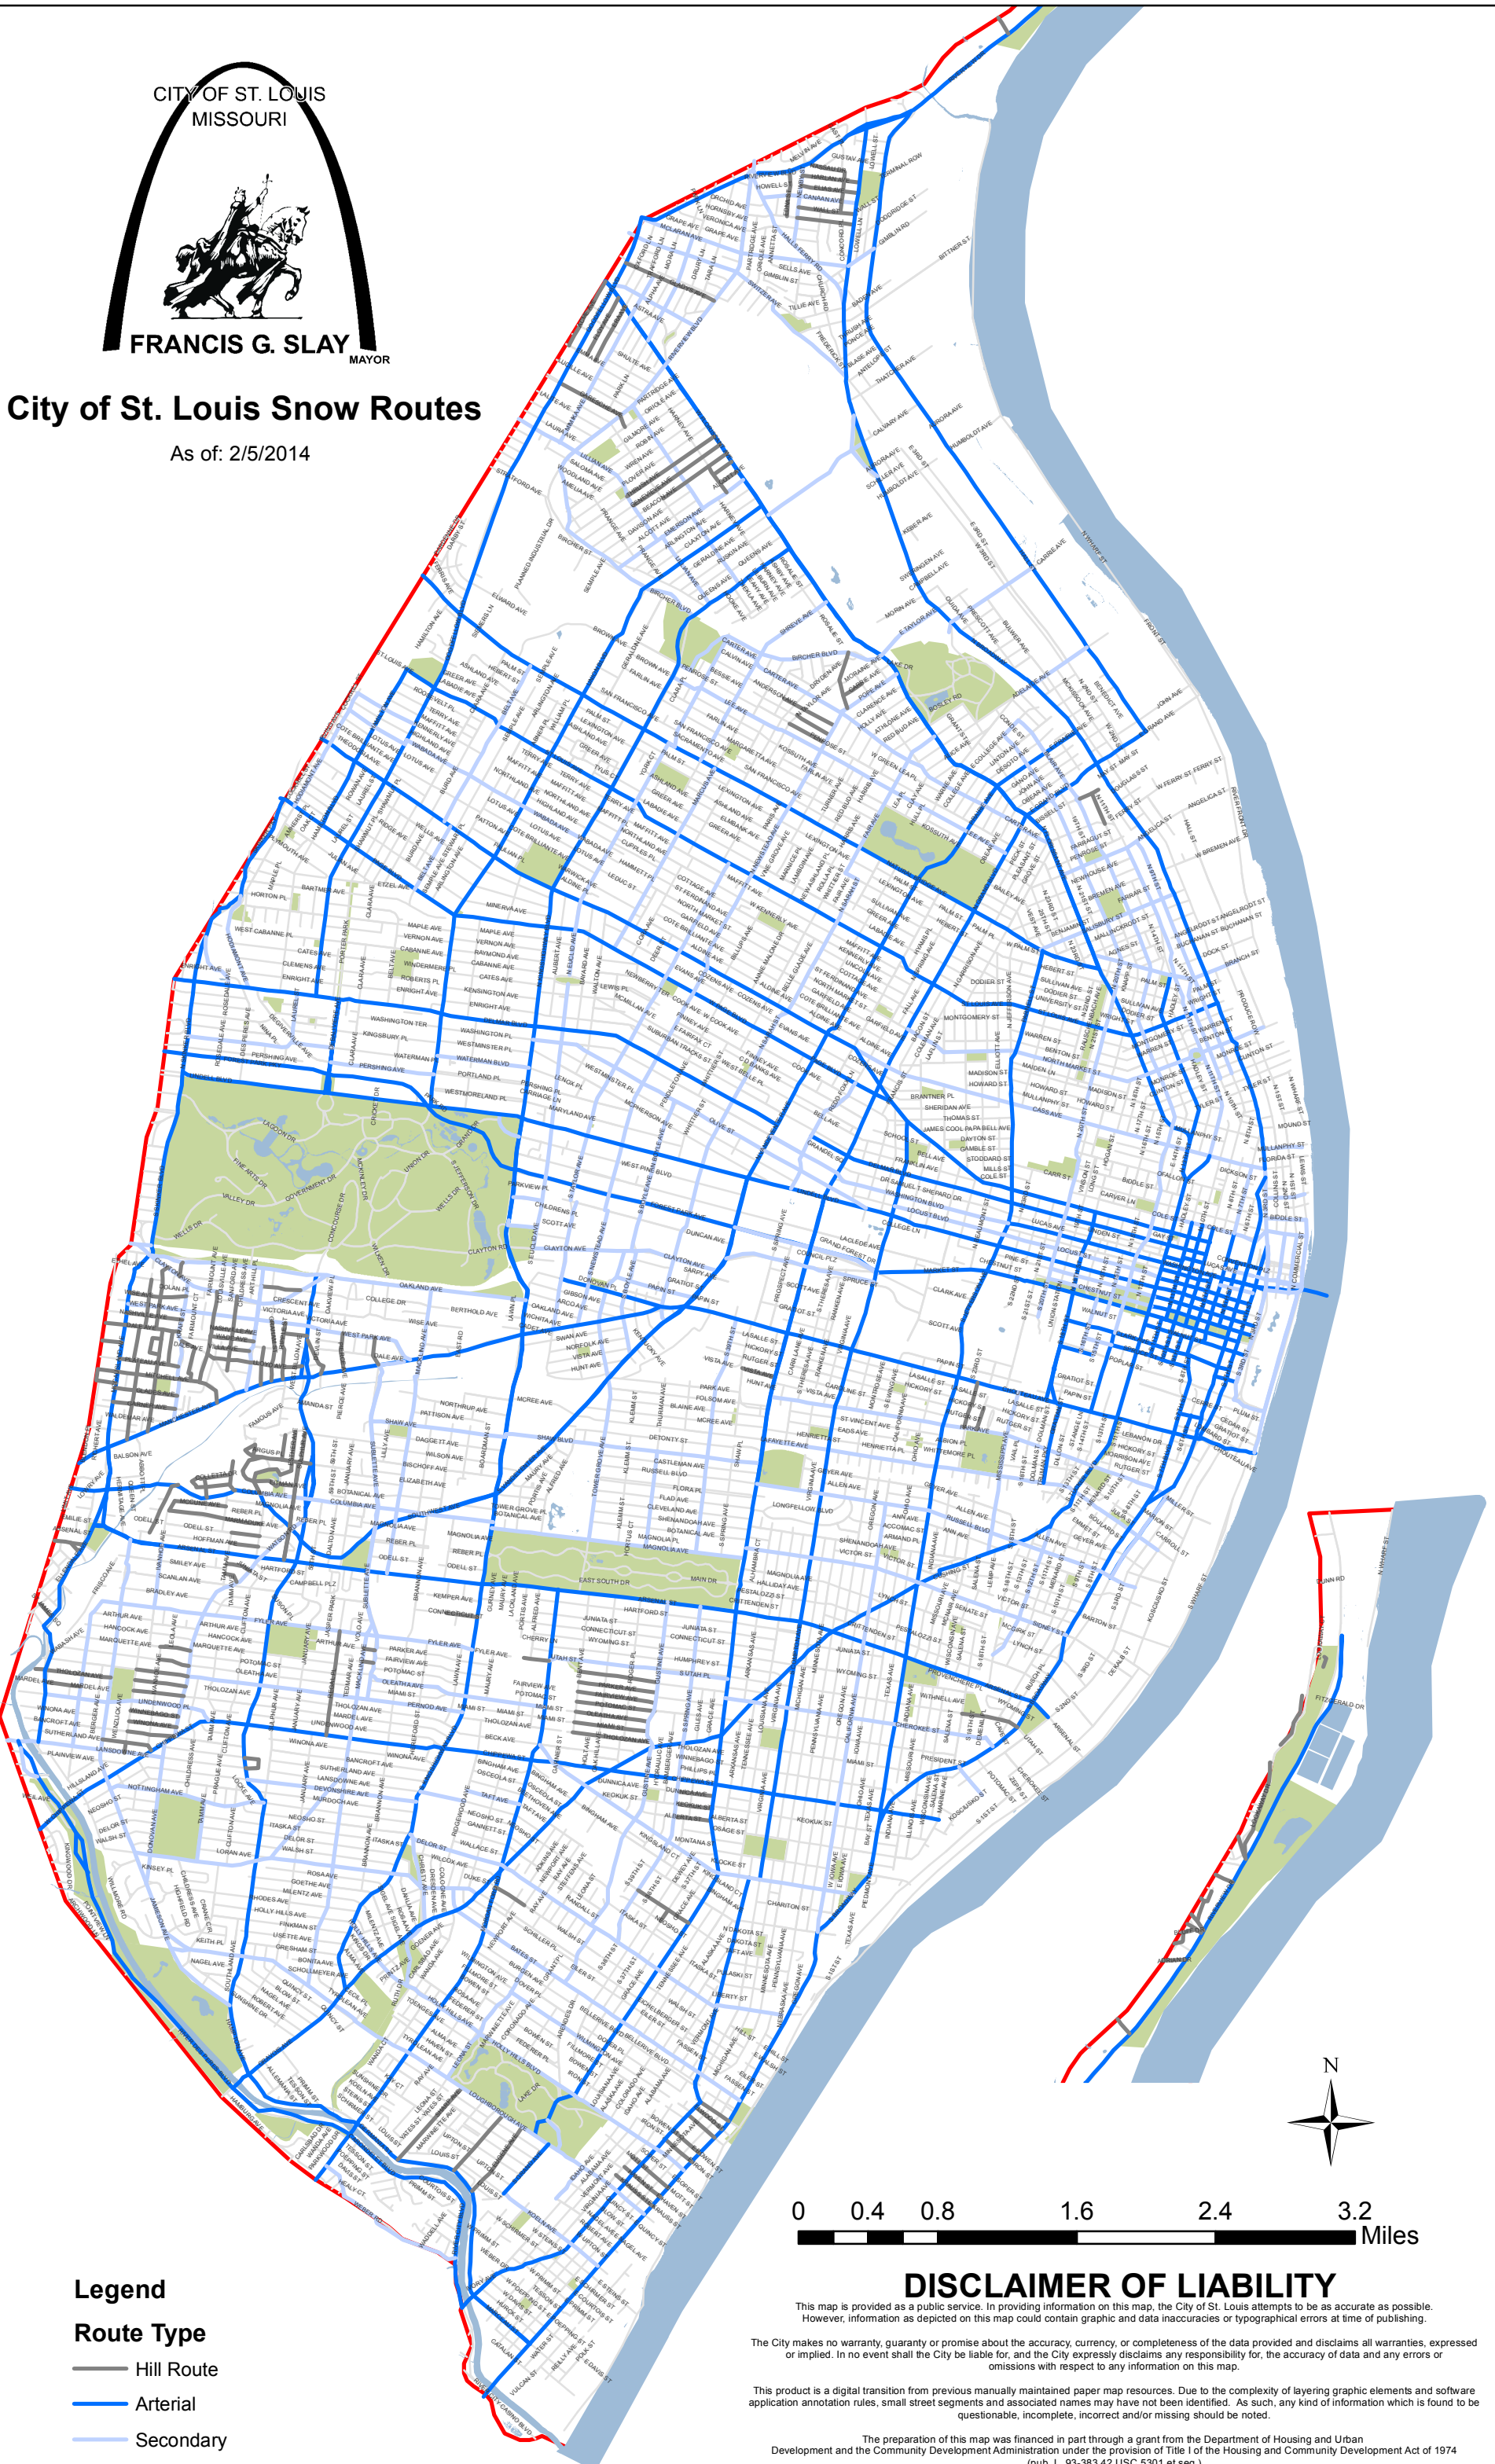

City of St. Louis Snow Routes

As of: 2/5/2014

Legend

Route Type

- Hill Route
- Arterial
- Secondary

DISCLAIMER OF LIABILITY

The City makes no warranty, guarantee or promise about the accuracy, currency, or completeness of the data provided and disclaims all warranties, expressed or implied. In no event shall the City be liable for, and the City expressly disclaims any responsibility for, the accuracy of data and any errors or omissions with respect to any information on this map.

This product is a digital transition from previous manually maintained paper map resources. Due to the complexity of layering graphic elements and software application annotation rules, small street segments and associated names may have not been identified. As such, any kind of information which is found to be questionable, incomplete, incorrect and/or missing should be noted.

The preparation of this map was financed in part through a grant from the Department of Housing and Urban Development and the Community Development Administration under the provision of Title I of the Housing and Community Development Act of 1974 (pub. L. 93-383 42 USC 5301 et seq.)